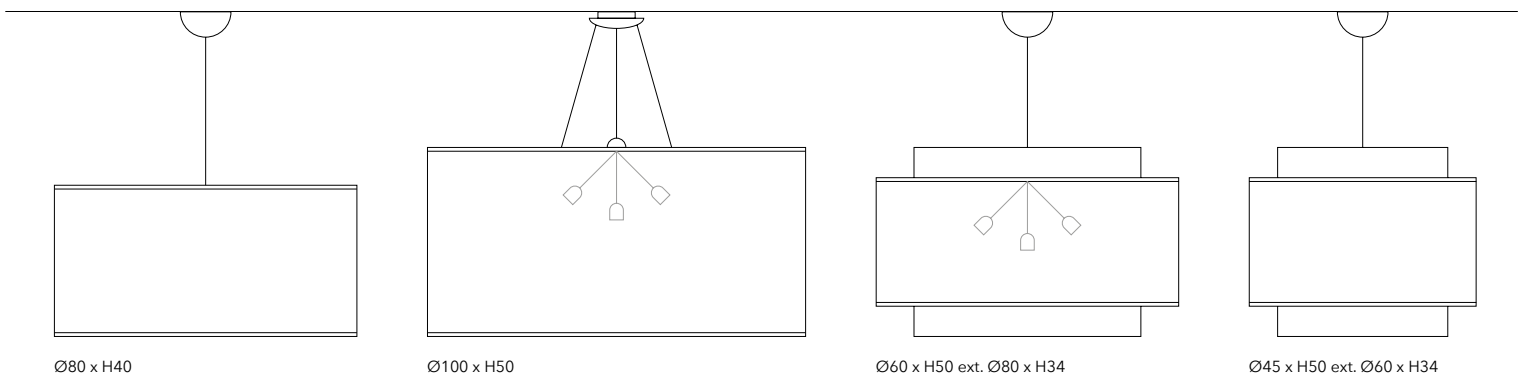

Finiture / Finishes

Paralume / Shade

Tessuti collezione p.60
Fabric collection p.60