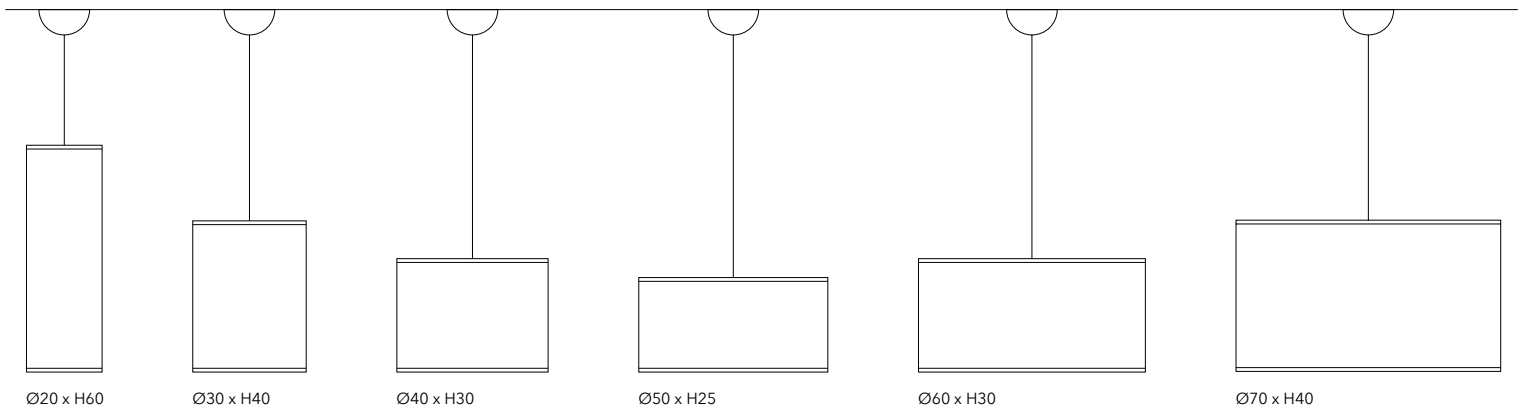

Finiture / Finishes

Paralume / Shade

Tessuti collezione p.60
Fabric collection p.60