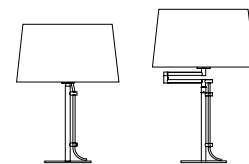

Heritage

10
New Classic

18
Tosca

24
Bridget

10
New Classic

18
Tosca

24
Bridget

24
Bridget