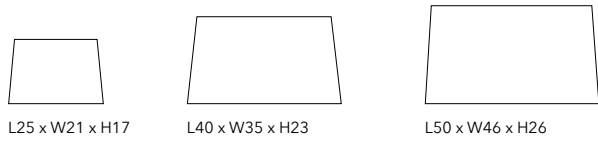

Finiture / Finishes

Paralume / Shade

Tessuti collezione p.60
Fabric collection p.60

Struttura metallo / Metal structure

Nichel satinato
Nickel satin