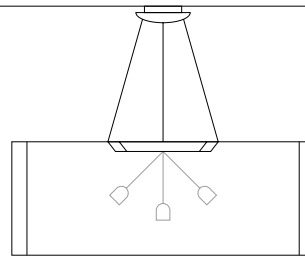

L80 x W80 x H30