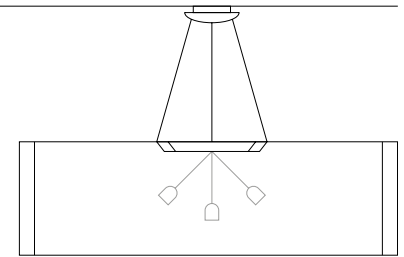

L100 x W100 x H30

Finiture / Finishes

Paralume / Shade

Tessuti collezione p.60
Fabric collection p.60