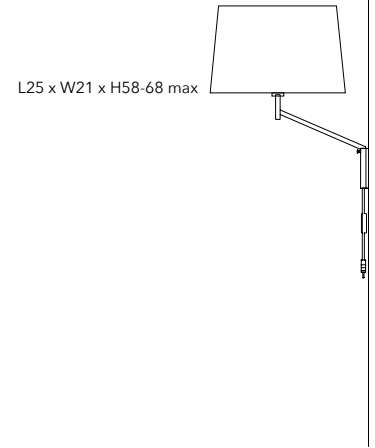

Finiture / Finishes

Paralume / Shade

Tessuti collezione p.60
Fabric collection p.60

Struttura metallo / Metal structure

Nichel satinato
Nickel satin