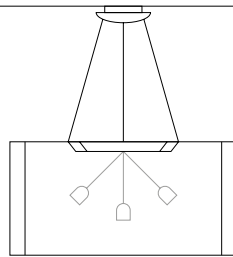

L60 x W60 x H30