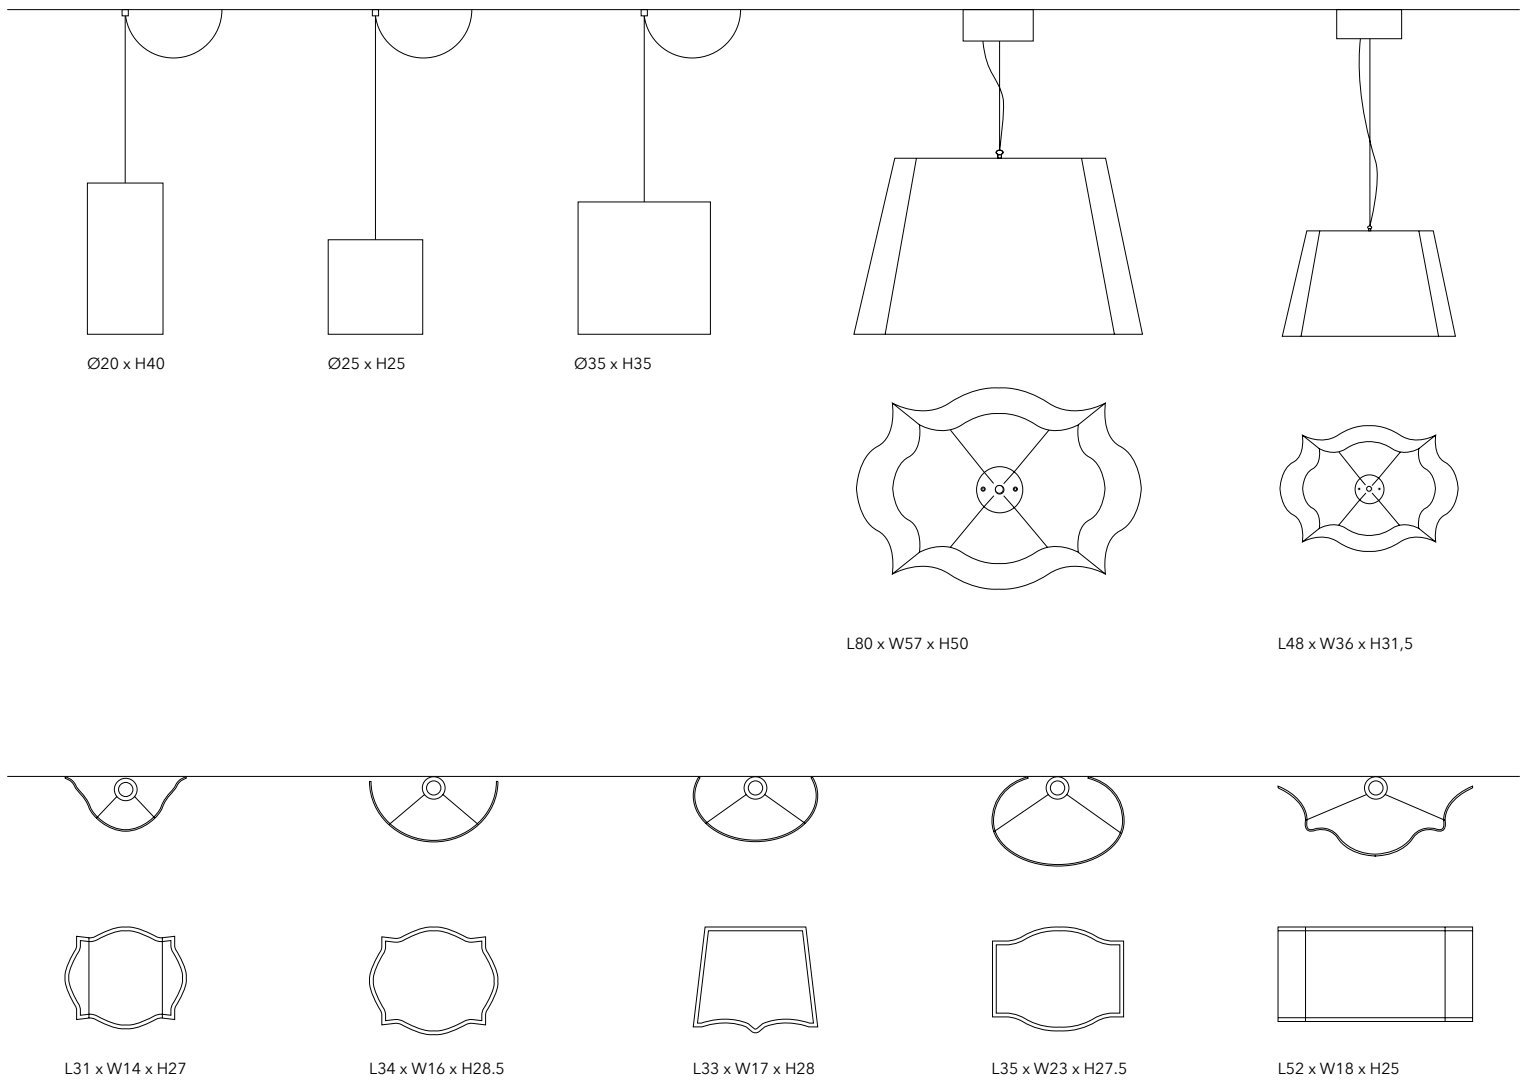

Finiture / Finishes

Paralume / Shade

Tessuti collezione p.60
Fabric collection p.60