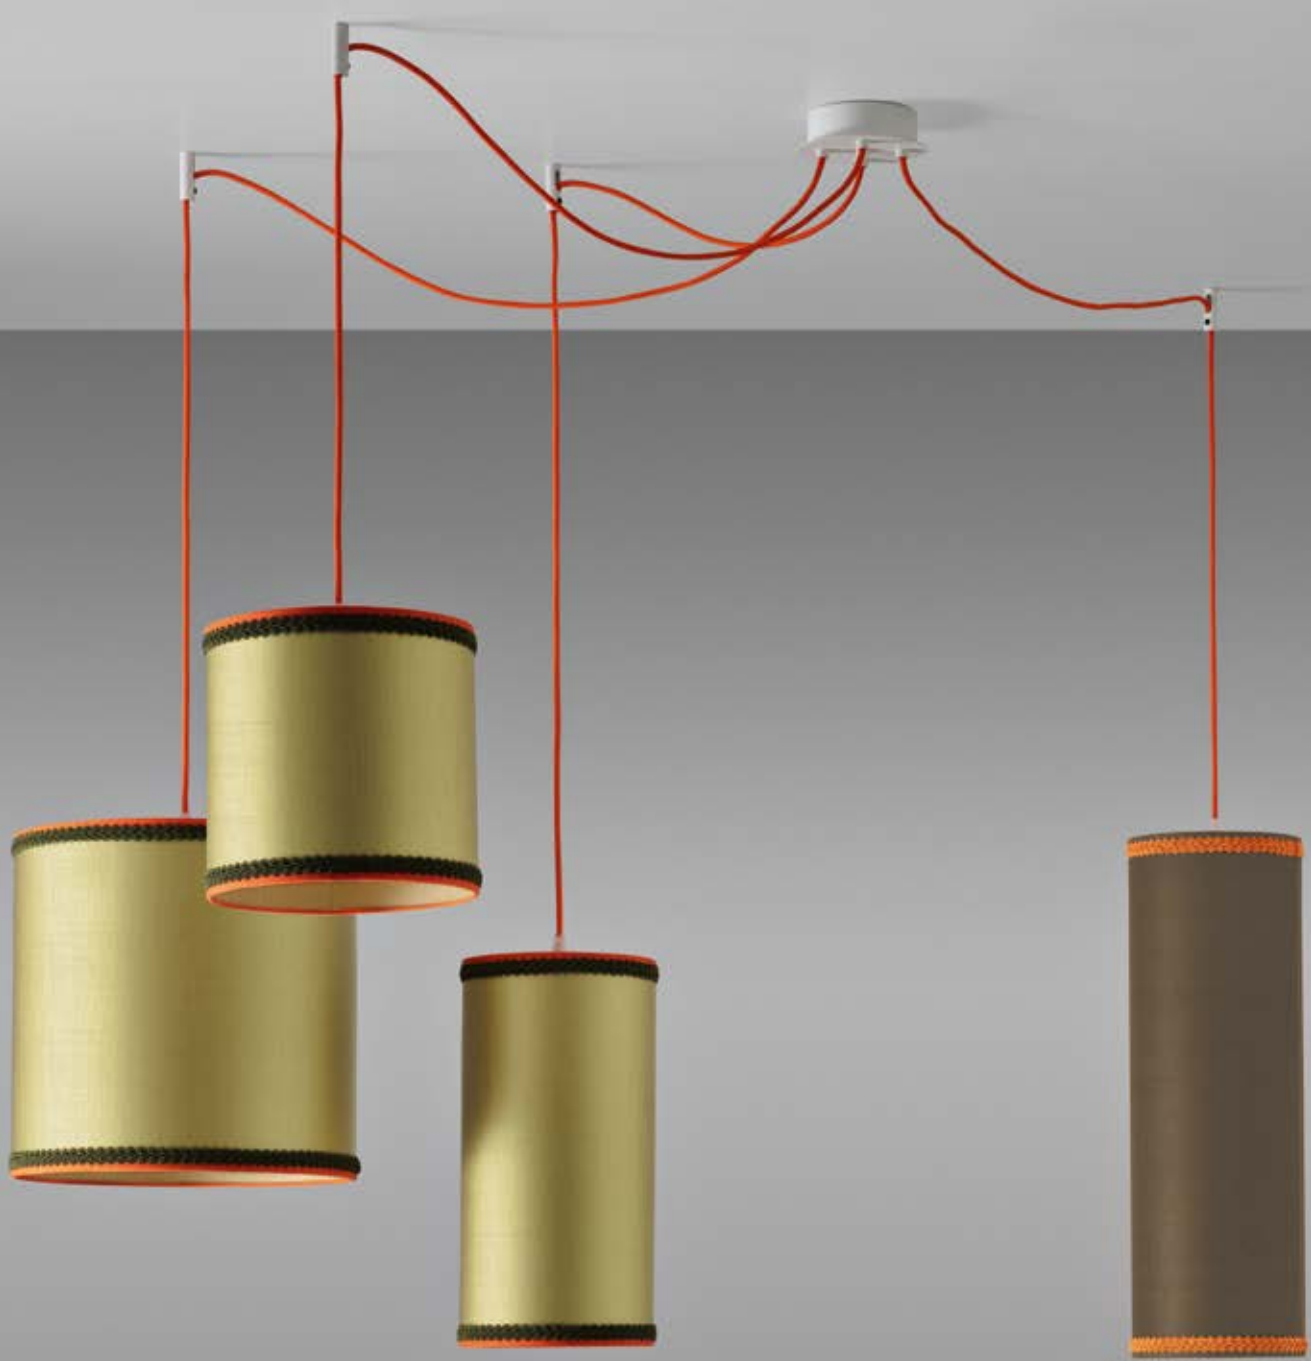

A minimal metal support sustains a rectangular fabric shade in this floor or table lamp which shows all the elegance of simplicity, for a light effect of great atmosphere.

Tosca

INFO TECNICHE / TECHNICAL INFO

9540-32 SMALL ROUND

1 x 5W LED - E14
IP20

Finiture / Finishes

Paralume / Shade

Tessuti collezione p.60
Fabric collection p.60

CLUB HOUSE

Club House è una collezione dall'indole decorativa che rilegge con ironia il classico paralume in seta con passamaneria a contrasto.

Club House is a decorative collection that ironically reinterprets the classic silk shade with contrasting trimmings.

Club House

INFO TECNICHE / TECHNICAL INFO

1402-20

1 x 10W LED - E27
IP20

1402-21

1 x 10W LED - E27
IP20