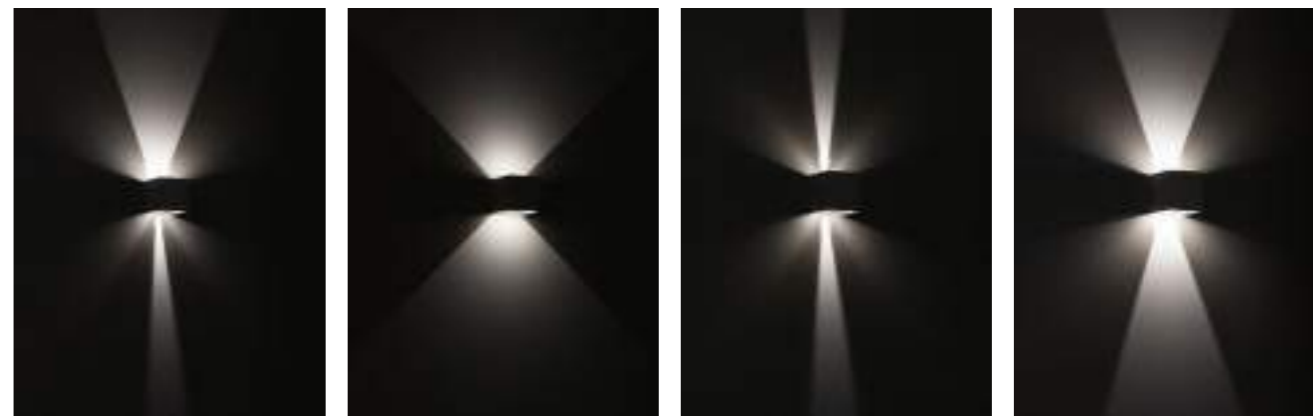

FINITURE FINISHES

■ Bianco / White

LD0052B3

■ Grigio scuro / Dark gray

LD0052G3

■ Corten

LD0052R3