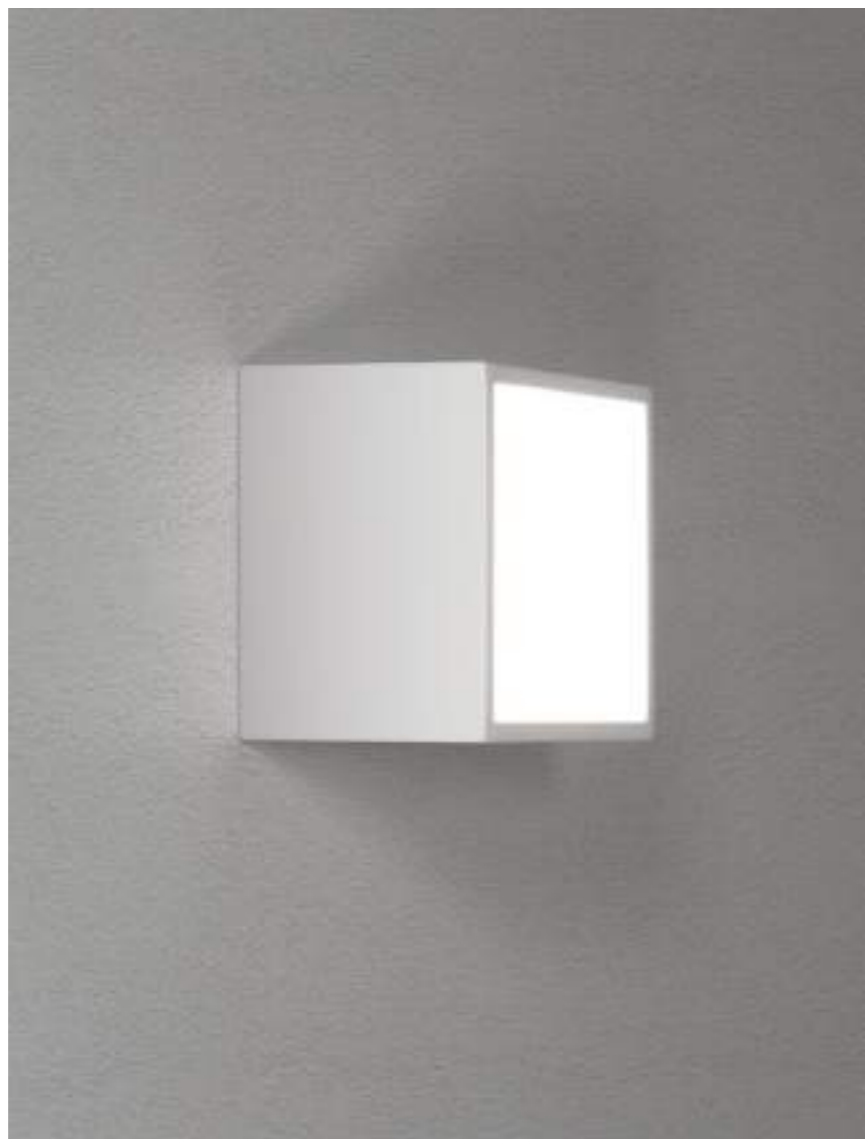

Mine

Lampade da parete-soffitto con struttura in estruso di alluminio verniciato nei colori bianco, nero opaco e alluminio naturale satinato. Diffusore in policarbonato opale satinato.

Wall/Ceiling lamp in extruded aluminum, available in natural satin finish, or matt white, or matt black. Satin opal polycarbonate diffuser.