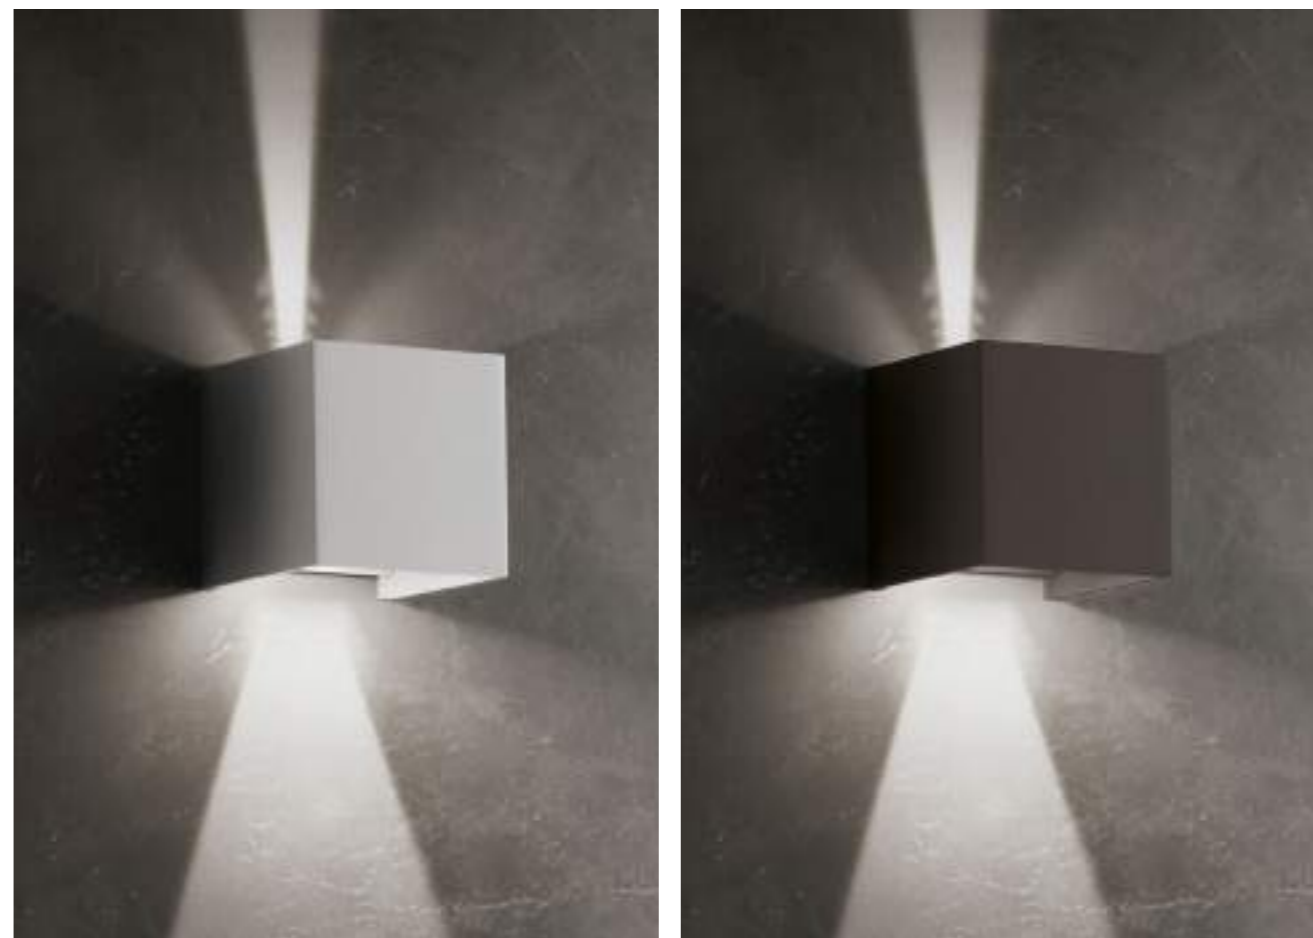

FINITURE FINISHES

■ Bianco / White

LD0052B3

■ Grigio scuro / Dark gray

LD0052G3

■ Corten

LD0052R3