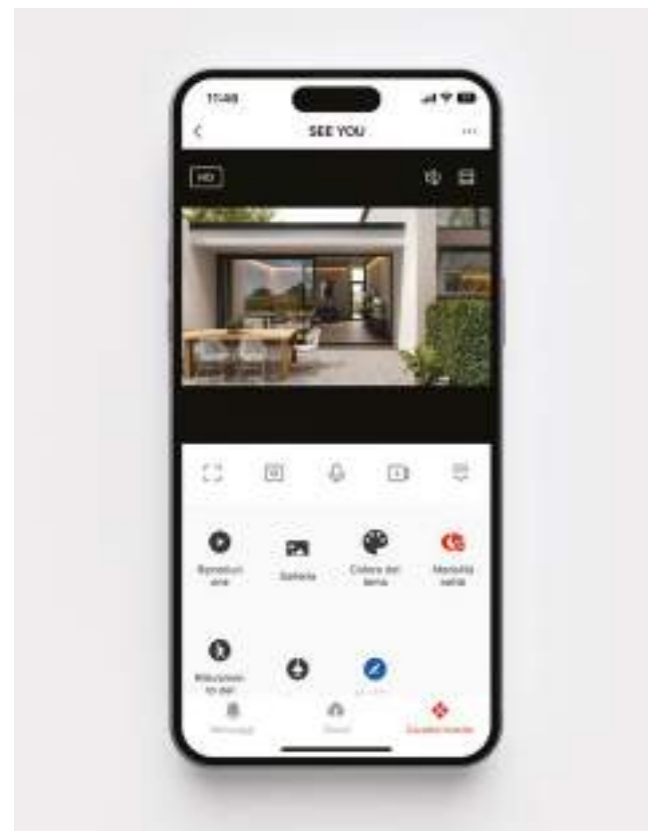

SPECIFICHE
SPECIFICATIONS

DATI TECNICI
TECHNICAL DATA

FINITURE
FINISHES

CODICE
CODE

parete
wall

11 x 13,7 x 12 cm
4,3 x 5,4 x 4,7 in

LED WI-FI

100-240V | 2700-4000K | CRI>90
| 22W | 2x1250-2x1400lm | beam
angle 86°
IP65

Bianco / White

LD1990B3

Titanio / Titanium

LD1990G3

Bronzo / Bronze

LD1990R3

Visione fotocamera / Camera vision (16:9)

Angolo orizzontale / Horizontal angle: 79,5°

Angolo verticale / Vertical angle: 43,1°

Angolo diagonale / Diagonal corner: 93,6°

AVVERTENZE / REMARKS

Per poter funzionare, la lampada deve essere collegata
a una rete Wi-Fi con frequenza 2,4 GHz.

In order to work, the lamp must be connected to
a 2.4 GHz frequency Wi-Fi network.

Download Zafferano Lighting