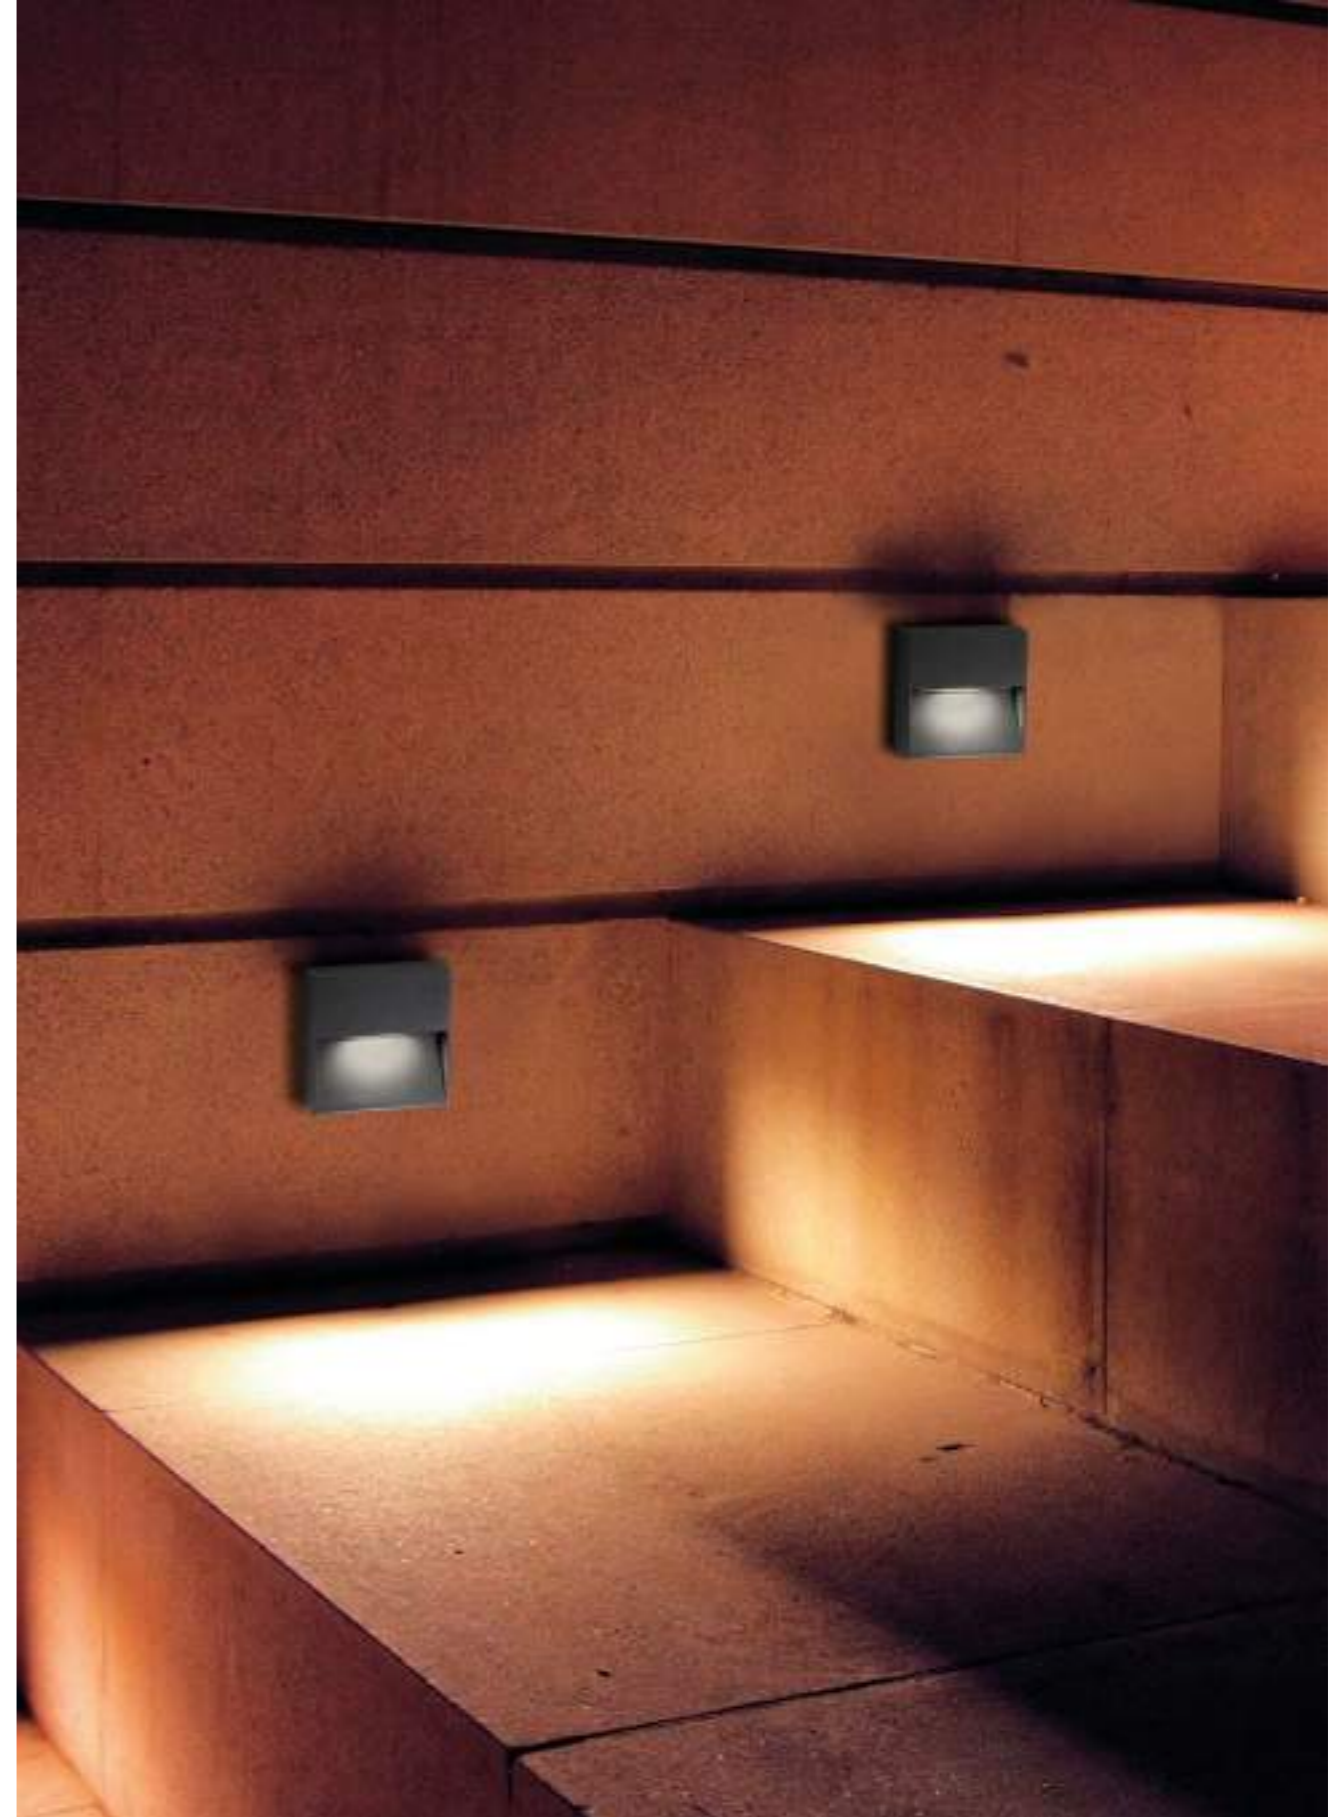

Bottom wall lamp
→ LD0231G3