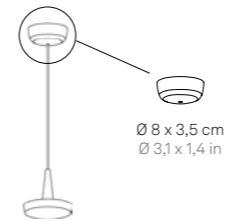

The lamp is also designed for modular use; if customized with borosilicate glass elements, it gives rise to the Bilìa collection (page 12).

Suitable for indoor use only.

Baby suspension lamp → LBY1121

SPECIFICHE
SPECIFICATIONSsospensione
suspensionØ 9,8 x 300 cm
Ø 3,9 x 118,1 inDATI TECNICI
TECHNICAL DATA**LED TRIAC** 
230V | 2700K | CRI>90 | 8W |
645lm | beam angle 162°
IP40**LED TRIAC** 
230V | 3000K | CRI>90 | 8W |
678lm | beam angle 162°
IP40FINITURE
FINISHES Alluminio / Aluminum Bianco / White Nero / Black Alluminio / Aluminum Bianco / White Nero / BlackCODICE
CODE**LBY1001****LBY1011****LBY1021****LBY1101****LBY1111****LBY1121****INCLUSO / INCLUDED**Rosone e cavo bianco (per montatura color alluminio e bianco);
rosone e cavo nero (per montatura color nero)White canopy and cable (for aluminium and white frame);
black canopy and cable (for black frame)Baby suspension
lamp → **LBY1101**