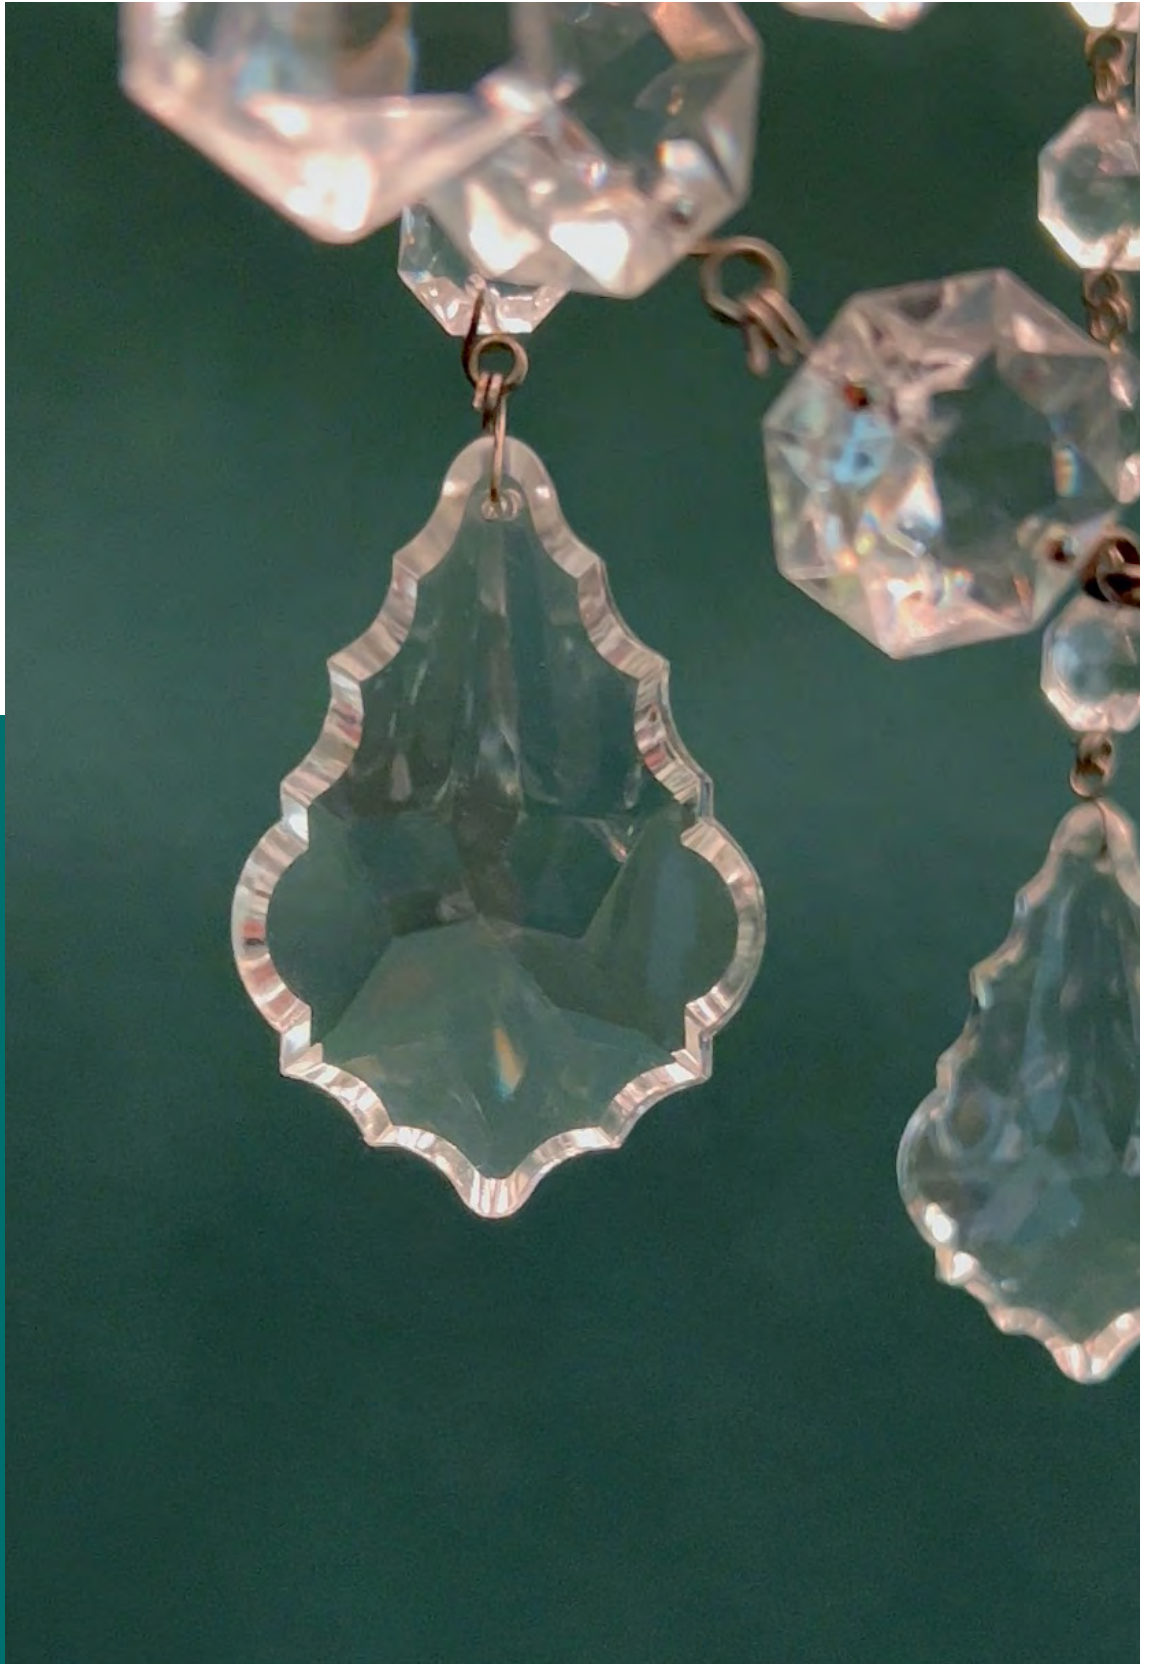

Venetian crystals

crystals