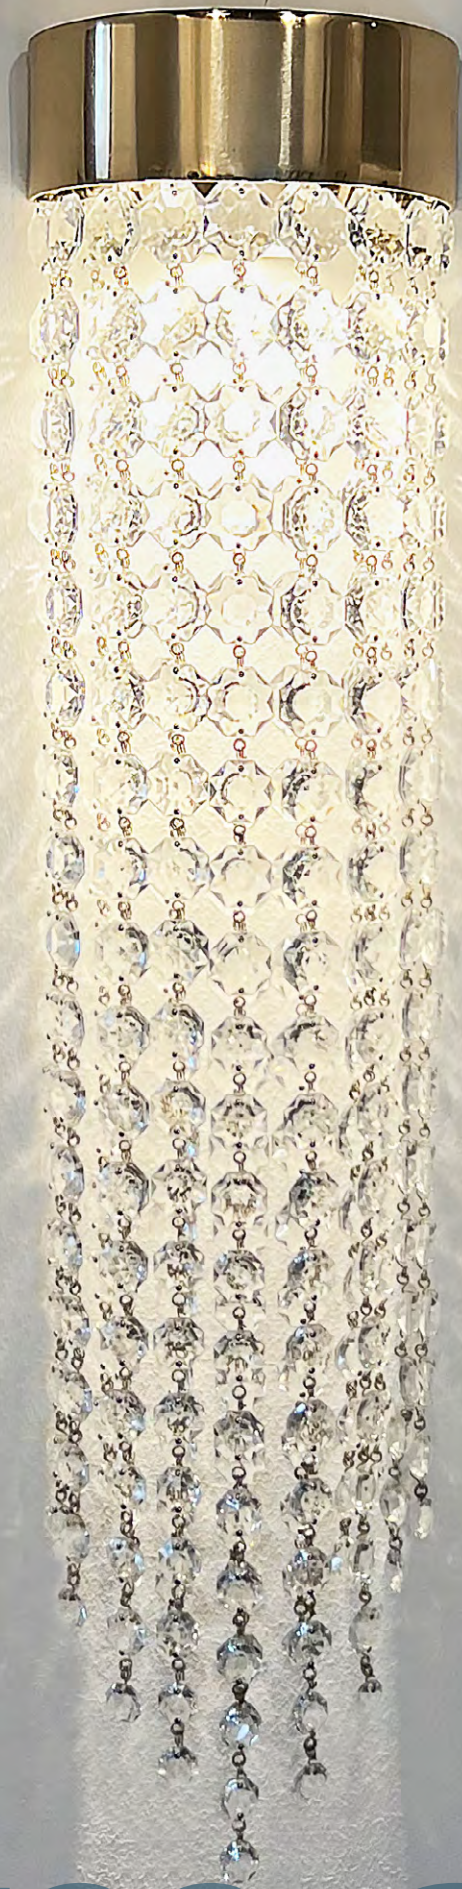

cometa applique

WALL LAMP 09

elide

SUSPENSION LIGHT 11

elide circle

SUSPENSION LIGHT 15

eternum

SUSPENSION LIGHT 17

cometa

cometa

suspension lamp

materials: chromed iron and crystals

colours: silver/brass crown, transparent or colored crystals

light source: GU10 led bulbs

dimensions

Ø16 x h 65 cm

Ø16 x h 100 cm

Ø16 x h 130 cm

silver or brass color

crown

ADAMANTE
09

cometa applique

cometa

wall lamp

elide

elide

suspension lamp

materials: chromed iron and crystals

colours: silver structure, transparent or
colored crystals

light source: E14 led bulbs

dimensions

100 x 25 x h 50 cm